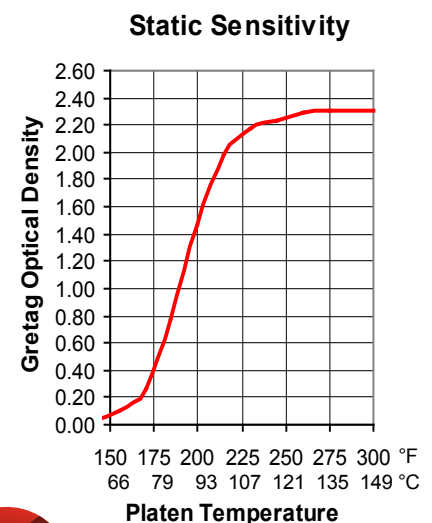

Thermal Response - Nominal

Static ($^{\circ}$C $\pm$ 5°)	
0.2 ODU	77
1.0 ODU	86
Maximum Density (ODU)	2.30
Temperature Required	275
Dynamic-Atlantek 400 (mJ/mm²)	
0.2 ODU	4.8
1.0 ODU	7.0
Maximum Density (ODU)	2.14
Energy Required	14.6

Brightness (UV Included)	>90
Gurley Stiffness Nominal (mg)	MD 220 CD 115
Elmendorf Tear Nominal (g)	MD 72 CD 85
Tensile Nominal (lbs/inch)	MD 35 CD 16
Parker Print Smoothness	<1.50