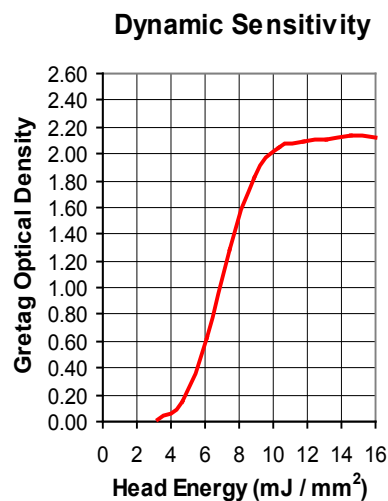

Thermal Response - Nominal

Static ($^{\circ}$C $\pm$ 5°)	
0.2 ODU	77
1.0 ODU	86
Maximum Density (ODU)	2.30
Temperature Required	275
Dynamic-Atlantek 400 (mJ/mm²)	
0.2 ODU	4.8
1.0 ODU	7.0
Maximum Density (ODU)	2.14
Energy Required	14.6

Brightness (UV Included)	>90
Gurley Stiffness Nominal (mg)	MD 220 CD 115
Elmendorf Tear Nominal (g)	MD 72 CD 85
Tensile Nominal (lbs/inch)	MD 35 CD 16
Parker Print Smoothness	<1.50